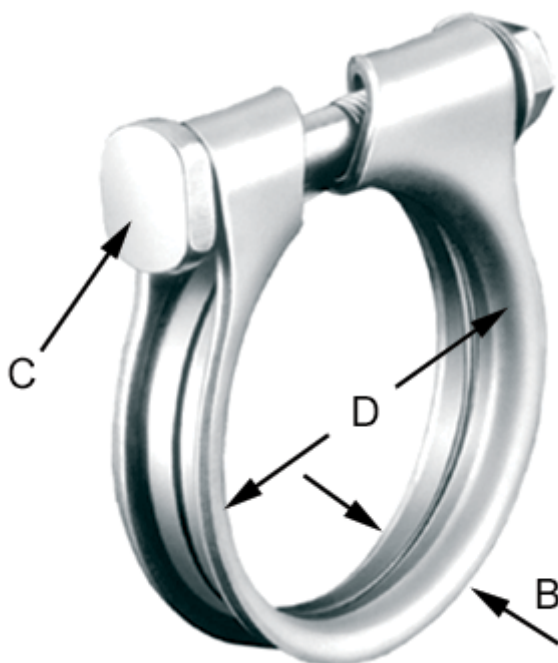

Article number: 021518925054

Description: Norma exhaust pipe clamp ARS-M8-54 W1

Measures

C (screw type)	= M8
Diameter D	= 54.0
Width B	= 13.2